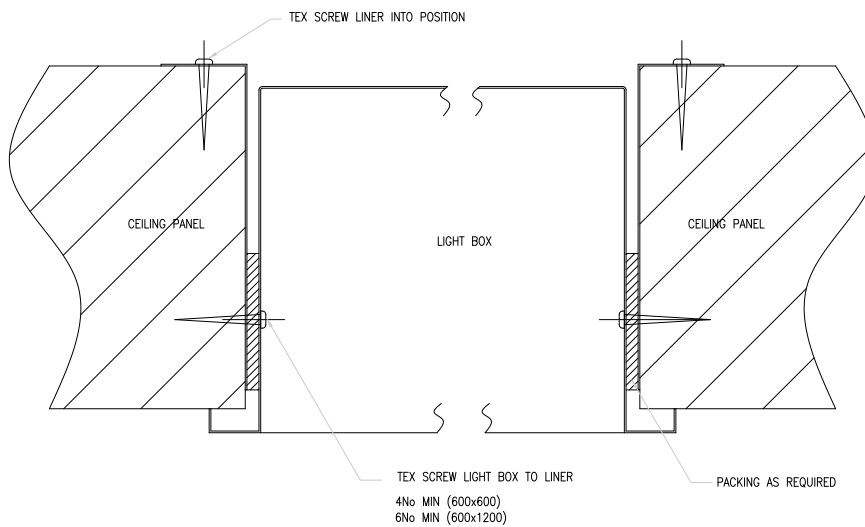

Cleanroom Light Fittings

- Sealed to prevent pressure loss
- 4 tube or 2 tube option
- 3hr emergency battery option
- Easy to clean and fully sealed
- Many sizes available
- Room side change or top access option
- White powder coated or stainless steel
- Prismatic or louver reflector
- Resistant to most cleaning products
- Will suit most ceiling systems