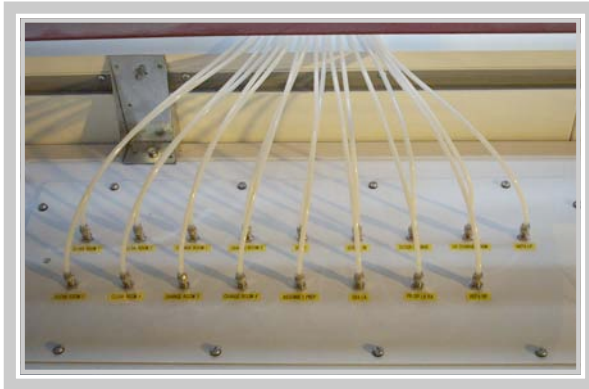

Cleanroom Magnehelic Gauge Tube

- Pressure lines from measured rooms
- Strong and durable
- Large range of fittings available
- Many colour options
- Label tags can be supplied to identify tubes
- Suitable for many different types of pressure ports