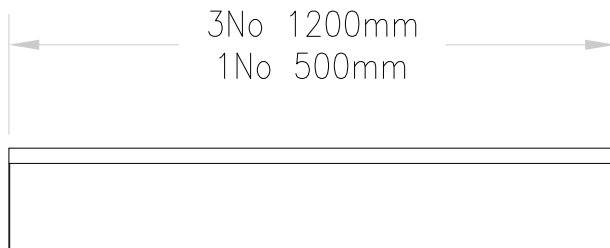

### Cleanroom Stainless Steel Shelf

- ✔ 316 stainless steel construction
- ✔ Trespa construction available
- ✔ Change room temporary storage
- ✔ Any size available
- ✔ Clean sleek design
- ✔ Sealable
- ✔ Resistant to most cleaning products
- ✔ Wall fixing

Typical Shelf No3-No4

Manufactured from  
316 Stainless Steel  
No4 Satin Finish

All technickon products are manufactured and tested prior to dispatch and are covered by a 12 month warranty from the dispatch date. Full operation and maintenance instructions are supplied as standard with all technickon products. If you require assistance in selecting the best equipment to suit your requirement please do not hesitate to contact us