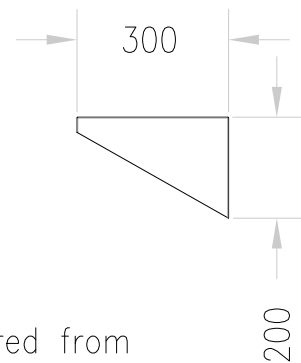

### Cleanroom Stainless Steel Shelf

- ✔ 316 stainless steel construction
- ✔ Trespa construction available
- ✔ Change room temporary storage
- ✔ Any size available
- ✔ Clean sleek design
- ✔ Sealable
- ✔ Resistant to most cleaning products
- ✔ Wall fixing

Typical Shelf No3-No4

Manufactured from  
316 Stainless Steel  
No4 Satin Finish

All technickon products are manufactured and tested prior to dispatch and are covered by a 12 month warranty from the dispatch date. Full operation and maintenance instructions are supplied as standard with all technickon products. If you require assistance in selecting the best equipment to suit your requirement please do not hesitate to contact us